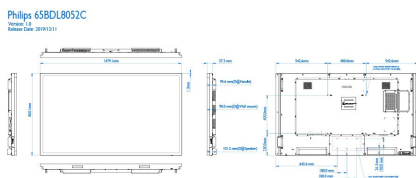

## Dimensions

- Set dimensions (W x H x D):  
1479.10 x 860.10 x 90.00(@wall mount),  
95.60(@max) mm
- Set dimensions in inch (W x H x D):

- 58.23 x 33.86 x 3.54(@wall mount),  
3.76(@max) inch
- Bezel width: 1.50 mm(even)
- Product weight (lb): TBD lb
- Product weight: TBD kg
- VESA Mount: 400(H)x400(V) mm, M8
- Smart Insert mount: 6\*M4\*L6(300x150)