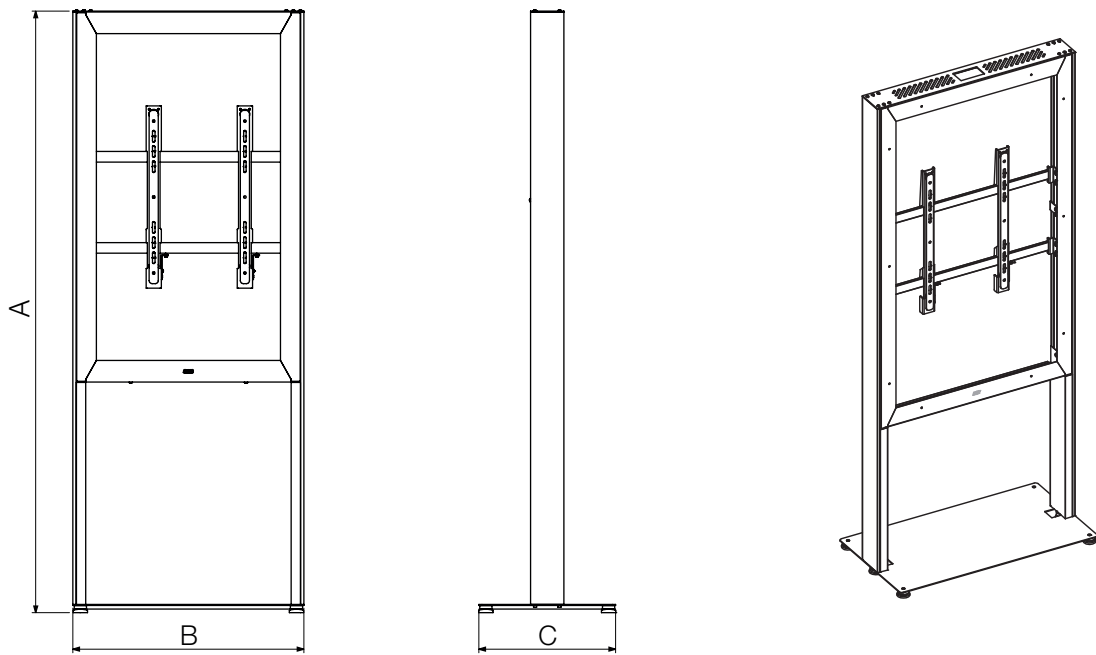

# Technical Drawing

## SMS Casing Freestand Portrait

SMS Casing Freestand Portrait - Basic Model

SMS Casing Freestand Portrait - Storage Model

All dimensions in mm.  
Dimensions in brackets [ ] are in inches

SMS Casing Freestand Portrait - Basic Model / Storage Model

Product Measurements ( A x B x C )		Max Display Measurements
43"	1980 x 701 x 450 mm [ 77,95"x 27,60"x 17,72"]	996 x 579 x 75 mm
49"	1980 x 760 x 450 mm [ 77,95"x 29,92"x 17,72"]	1130 x 654 x 75 mm
55"	1980 x 832 x 450 mm [ 77,95"x 32,76"x 17,72"]	1260 x 725 x 75 mm
65"	2330 x 955 x 450 mm [ 91,73"x 37,60"x 17,72"]	1478 x 848 x 75 mm