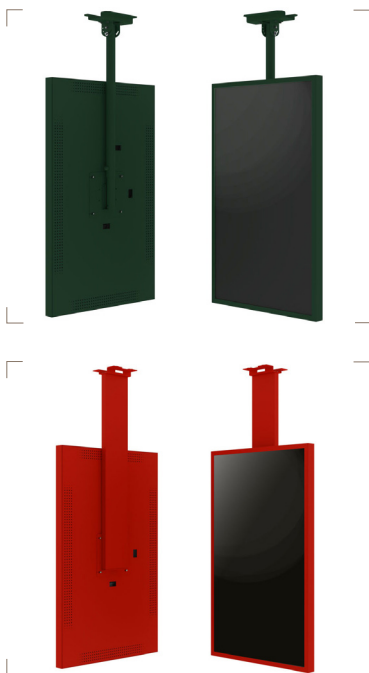

SMS CASING CEILING LANDSCAPE/PORTRAIT

SMS Casing Complete LP – a flexible system for indoor digital signage. Choose your display orientation, size and any colour, to match the environment.

Ceiling pipes are not included in our Advanced offer, you add them to your order as a last step. Prices are listed in SMS Core price list.

- Meet and inspire your visitors with attractive content inside the shopping mall, in the hotel lobby or at the airport. An excellent choice for retailers or anyone who wants to meet the public with engaging messages.
- The product can be used both in portrait and landscape mode, depending on the needs of your installation.
- Designed in stainless steel and aluminium, with efficient cable management via cable guidance through the ceiling pipe into the casing
- the casing covers the bezel, side and backside of the display.
- ceiling installation for one or two displays back-to-back

ACCESSORIES

Don't forget to add ceiling pipes to your order. Article numbers and prices are listed in SMS Core price list.

Our Advanced category is for those who want to highlight their display or projector a little more, and be seen in demanding environments. Personalize the product to your situation with pre selected options, colours and accessories.