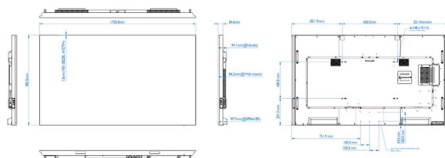

Operating conditions

- Temperature range (operation): 0 ~ 40 °C
- Temperature range (storage): -20 ~ 60 °C
- Relative humidity: 20 ~ 80 %
- Altitude: 0 ~ 3000 m
- MTBF: 50,000 hour(s)

Sound

- Built-in speakers: 2 x 20W RMS

Accessories

- Included accessories: Quick start guide, AC Power Cord, IR sensor cable (1.8M), Remote Control & AAA Batteries
- Included Accessories: M2 screw x 3, M3 screw x 1, Philips logo, RS232 Daisy chain cable (1.8m, SD card cover x 1, Wifi dipole antenna x2, Passive stylus X2, Wireless casting dongle X2
- Optional accessories: Logitech Meetup Bundle

Multimedia Applications

- USB Playback Audio: AAC, M4A, MP3, WMA
- USB Playback Picture: BMP, JPEG, JPG, PDF
- USB Playback Video: ASF, AVI, FLV, MKV, MP4, MPEG, MPG, TS, VOB, WEBM, WMV

Miscellaneous

- On-Screen Display Languages: English, French, German, Spanish, Polish, Turkish, Russian, Italian, Simplified Chinese, Traditional Chinese, Arabic, Japanese, Danish, Dutch, Finnish, Norwegian, Portuguese, Swedish
- Regulatory approvals: EnergyStar 7.0, CE, FCC, Class B, UL/cUL, CCC, C-Tick, RoHS, GOST, BSMI, CB, J-Moss, PSE, VCCI
- Warranty: 3 year warranty

Internal Player

- CPU: i7
- Memory: 8GB
- Storage: 265GB SSD
- Wifi: Dual band B,G,N,AC

Multi-touch Interactivity

- Touch points: 10 simultaneous touch points

Issue date 2020-06-03
Owner: Maria Ntaliani
Version: 0.0.0

12 NC: 8670 001 67649
EAN: 87 12581 76742 6

Test leaflet, for internal use only!
© 2020 Koninklijke Philips N.V.
All Rights reserved.

Specifications are subject to change without notice.
Trademarks are the property of Koninklijke Philips N.V.
or their respective owners.

www.philips.com