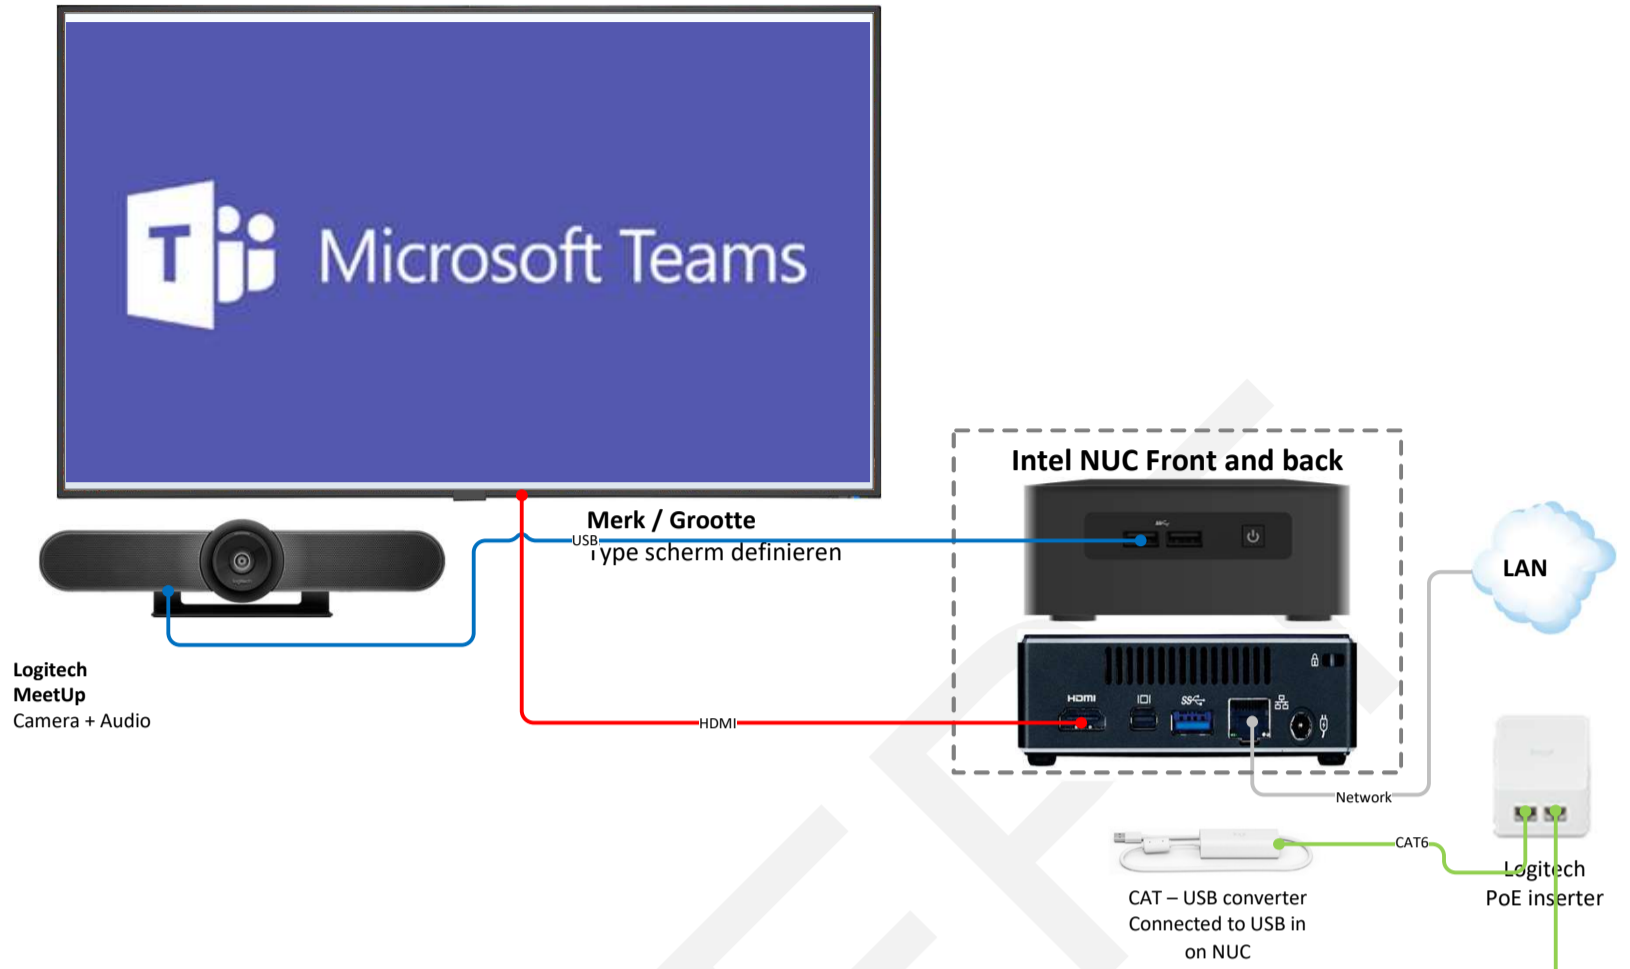

Logitech MS Room Solution Small
BPC Artikelcode: 1705000744

Mounted on Wall

Mounted On Table

Inclusief in de set!

- Video
- LAN
- Audio
- Control
- DTP / CAT
- DANTE / AVB
- USB