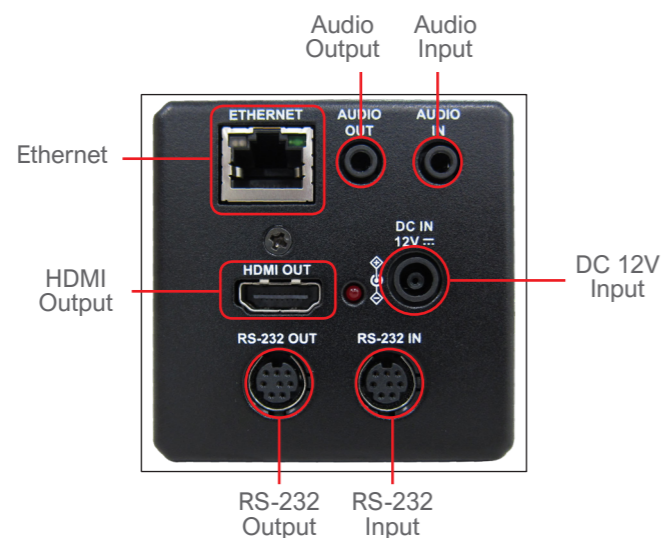

IP Streaming Format

Stream	1	2	3
Settings	H.265	H.264	H.264
Resolution	4K/1080p/720p	1080p/720p	640x360
Frame Rate	59.94 Hz	59.94/29.97	29.97
	50 Hz	50/25	25
Bit Rate	20000 kbps~2000 kbps	20000 kbps~2000 kbps	5000 kbps~512 kbps
Audio Transmission	AAC/G.711		
PoE+	Yes		

Product Specifications

Sensor	1/2.5" 8MP CMOS	Image Flip	Yes
Video Format	Resolution : 4K/1080p/720p Frame Rate : 59.94/50/29.97/25	Preset Positions	256
Video Output (HD) Interface	HDMI 2.0, Ethernet	Multiple Video Stream	H.265 4K 59.94fps H.264 1080p 59.94fps H.264 640x360 29.97fps
Optical Zoom	30x	Audio Compression Format	G.711 / AAC
Horizontal Viewing Angle	68°	Camera Control Interface	RS-232 / Ethernet
Aperture	F1.6 ~ F3.4	Camera Control Protocol	VISCA / PELCO D / ONVIF
Focal Length	4.6mm ~ 135mm	Tally Light	Yes
Shutter Speed	1/1 ~ 1/10,000 sec	PoE	PoE (IEEE802.3af)
Minimum Object Distance	1.5m (Wide/Tele)	Video Stream	RTSP / RTMP / MPEG-TS
Video S/N Ratio	> 50dB	Video Compression	H.265 / H.264
Minimum Illumination	0.1 lux (F1.6, 50IRE, 30fps)	Audio in	Line In/Mic In, Phone Jack 3.5mm x1
Focus System	Auto, Manual	Audio Out	Line Out, Phone Jack 3.5mm x1 Ethernet / HDMI
Gain Control	Auto, manual	DC In	12V +/- 20%
White Balance	Auto, manual	Power Consumption	Power On : 8.8W Standby : 2.4W
Exposure Control	Auto, manual	Weight	1 kg
WDR	Yes	Dimension	170 x 67 x 67 mm
3D NR	Yes		

I/O CONNECTIONS