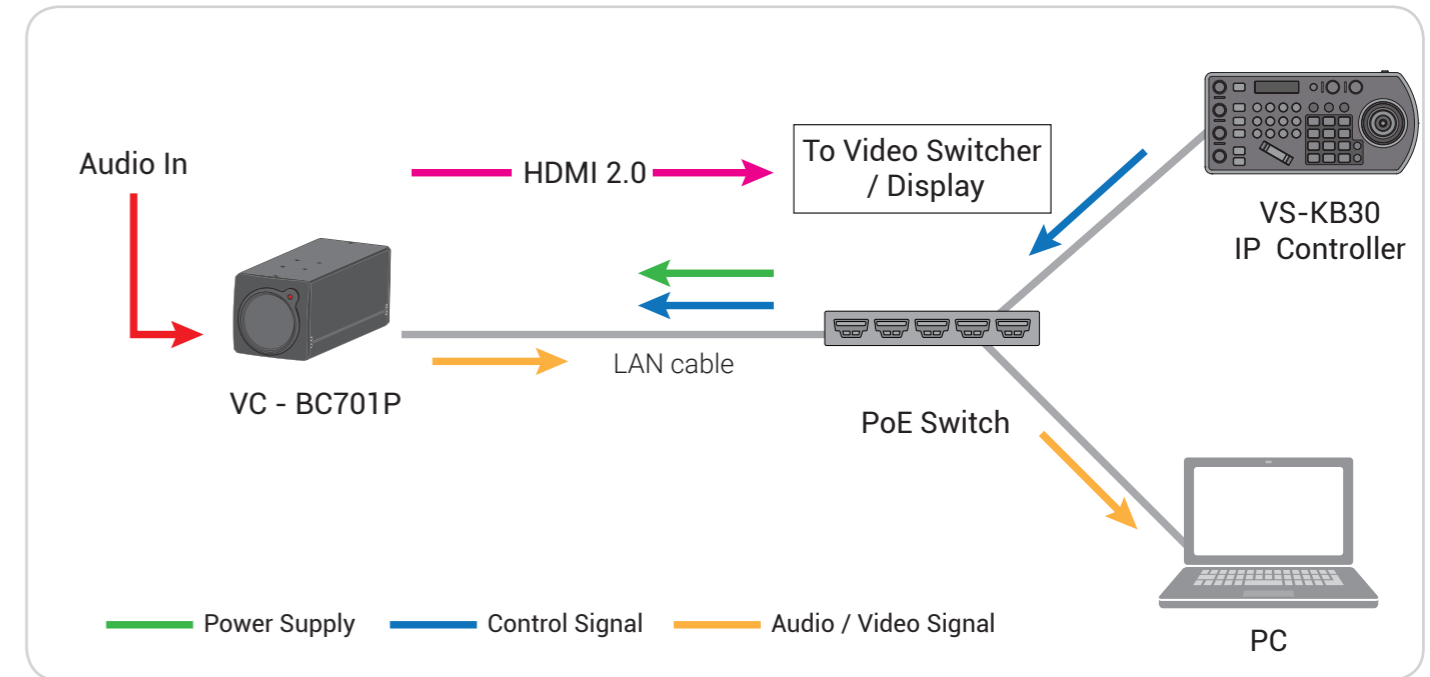

Single Camera Connection