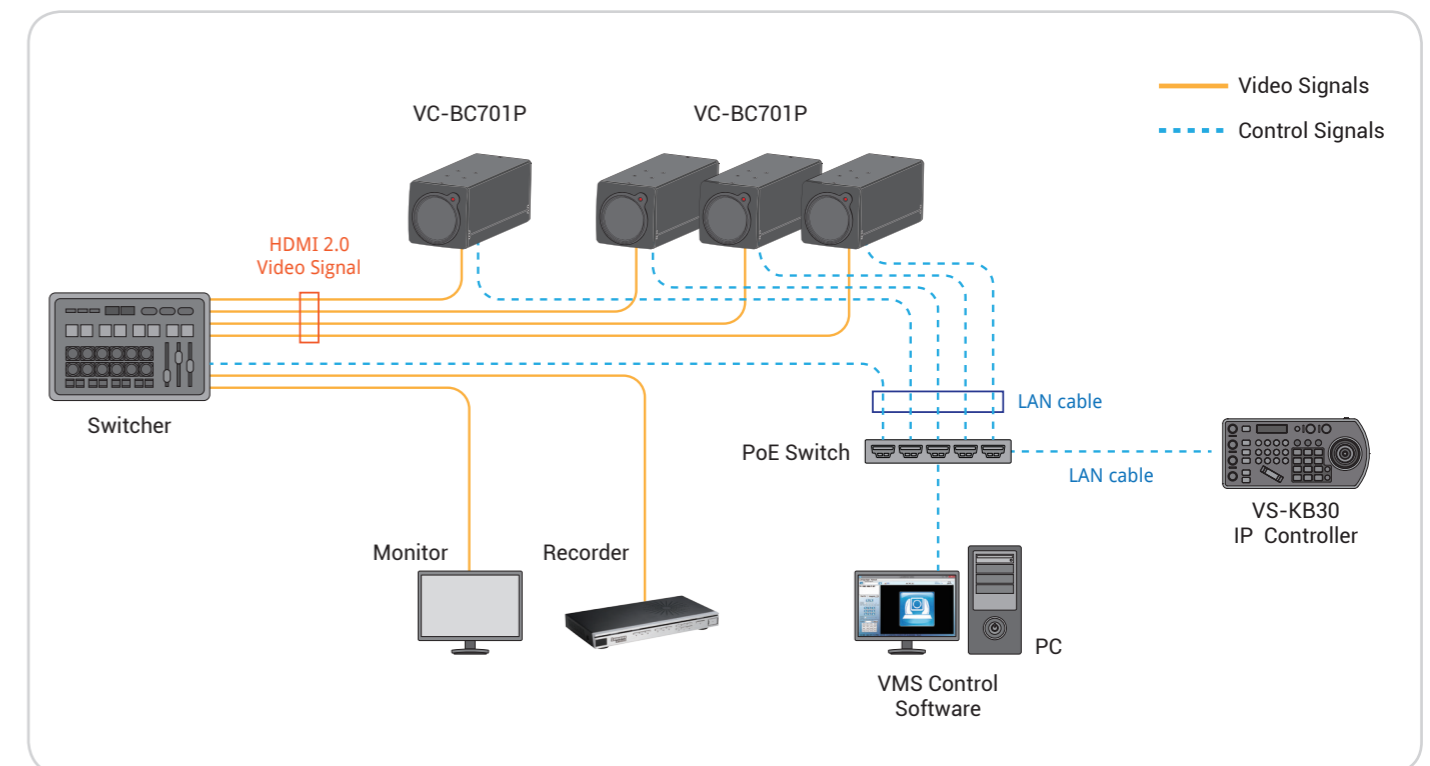

Multi-Camera Connection

Lumens™
Brilliance by Design
www.MyLumens.com

Lumens Integration, Inc.
4116 Clipper Court
Fremont, CA, 94538
Phone : 888.542.3235
Fax : 510.252.1389

Lumens Europe
Stationstraat 5
1730 Asse, Belgium
Phone : +32 473 58 38 95
Fax : +32 (0) 2 452 76 00